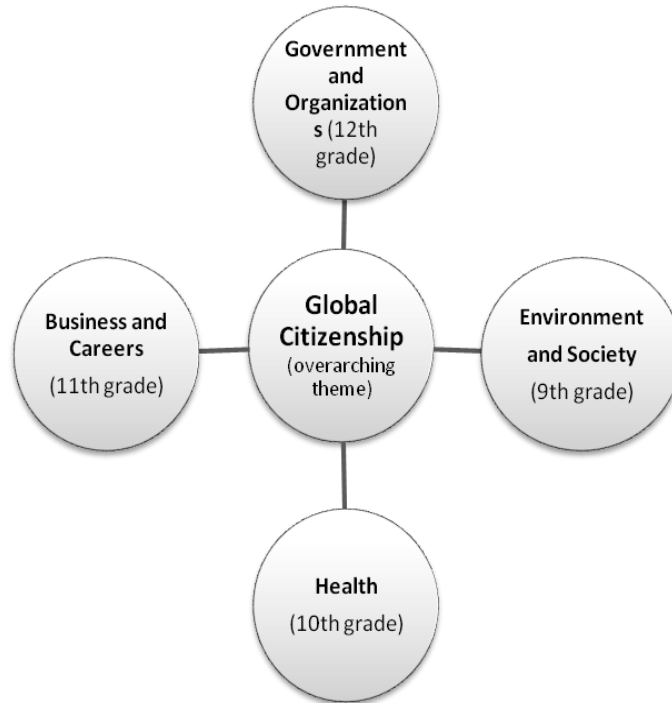

Seattle World School

9-12 Core Course Offerings			
9th Grade Core	10th Grade Core	11th Grade Core	12th Grade Core
Language Arts	Language Arts	Language Arts	Language Arts
World History 1,2	World History 3 Health (2 nd semester)	US History	American Government
Algebra 1 A, 1 B	Geometry	Algebra 2 A, 2 B	Pre calculus Calculus
Physical Science	Biology	Physics	Chemistry
LA Enrichment Multimedia Project	LA Enrichment Multimedia Project	LA Enrichment Multimedia Project	LA Enrichment Multimedia Project
Elective	Elective	Career Technical Education	Career Technical Education