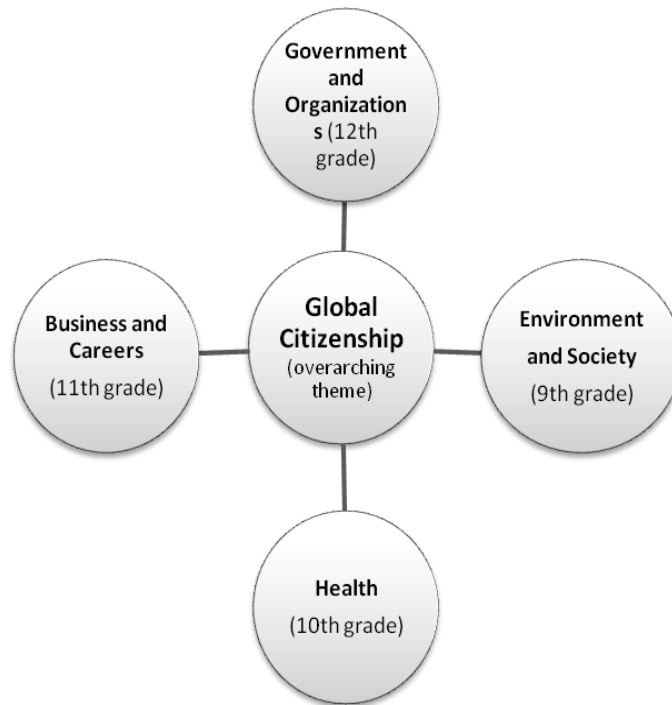

Seattle World School

9-12 Core Course Offerings			
9th Grade Core	10th Grade Core	11th Grade Core	12th Grade Core
Language Arts	Language Arts	Language Arts	Language Arts
World History 1,2	World History 3 Health (2 nd semester)	US History	American Government
Algebra 1 A, 1 B	Geometry	Algebra 2 A, 2 B	Pre calculus Calculus
Physical Science	Biology	Physics	Chemistry
LA Enrichment Multimedia Project	LA Enrichment Multimedia Project	LA Enrichment Multimedia Project	LA Enrichment Multimedia Project
Elective	Elective	Career Technical Education	Career Technical Education